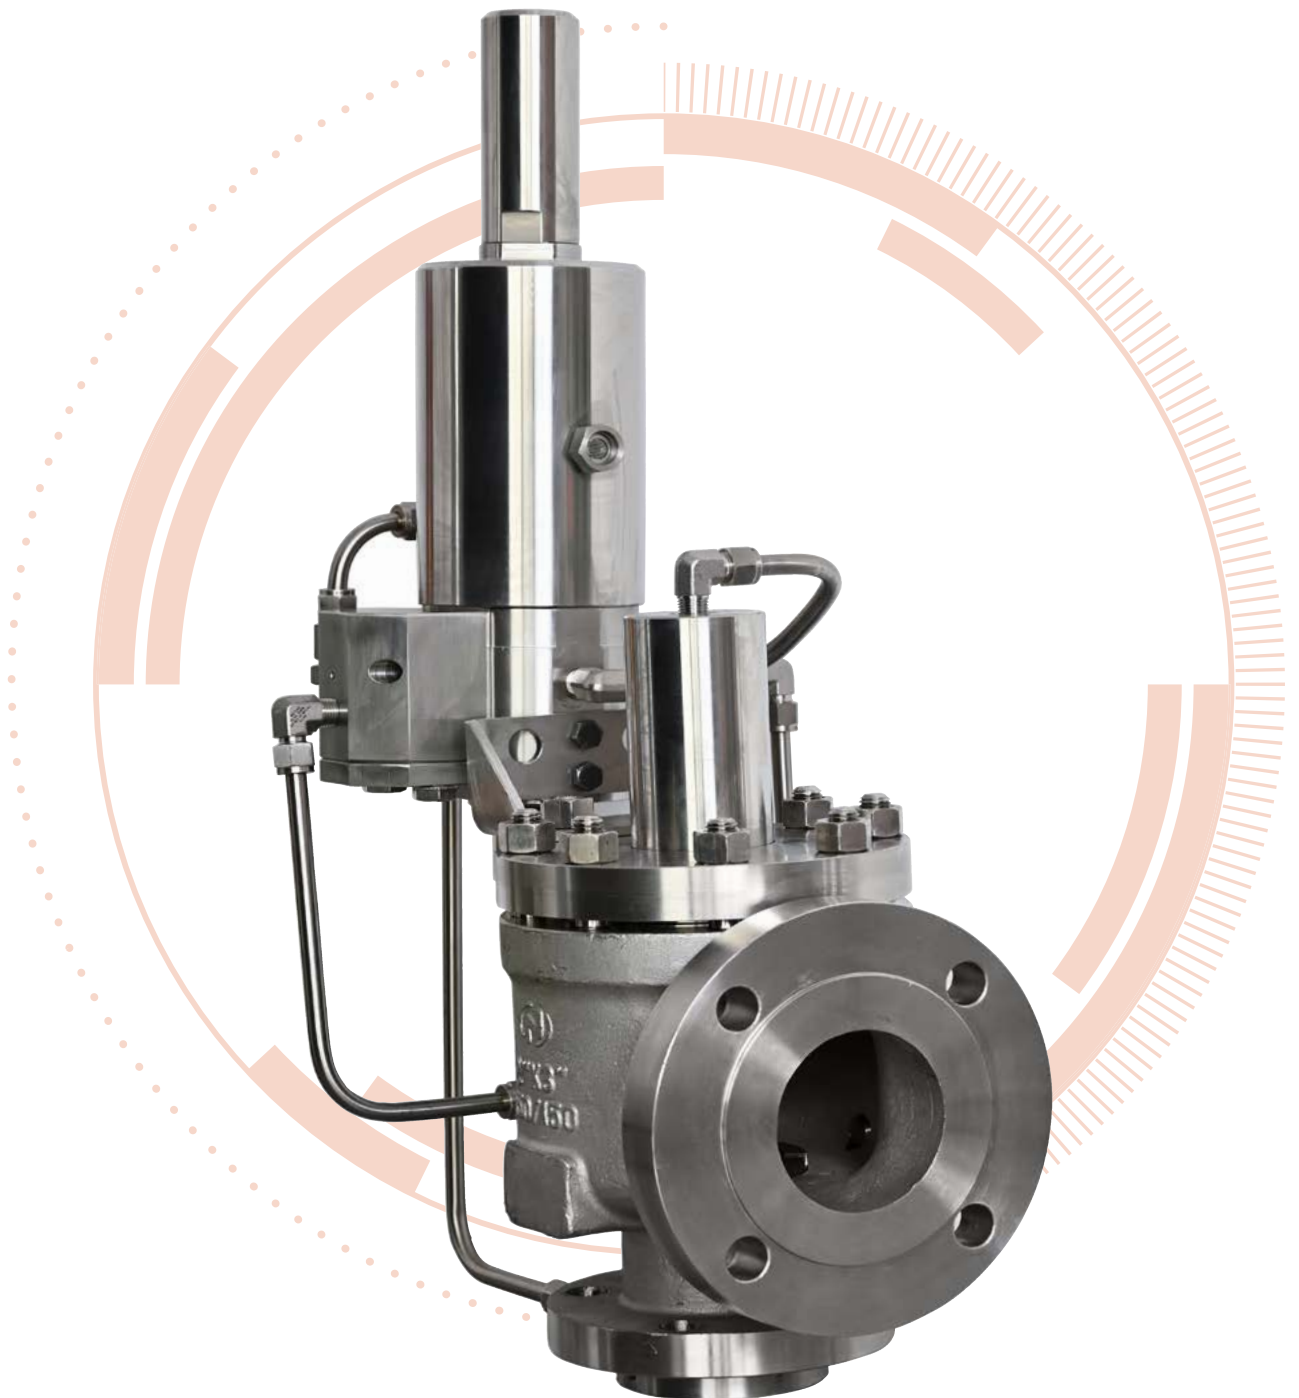

**Pilot Operated  
Safety Relief Valve**

## ■ The Company

VALVULAS NACIONAL, S.A. was established in Spain in 1976 with the aim to assist the petrochemical and chemical industries emerging in Spain at that time.

Since its integration into the Pekos group, the R&D department together with the Technical Office have been immersed in the development of new products that provide the best and most optimal security solutions for our customers.

The result in this case is the new pilot valve that we present.